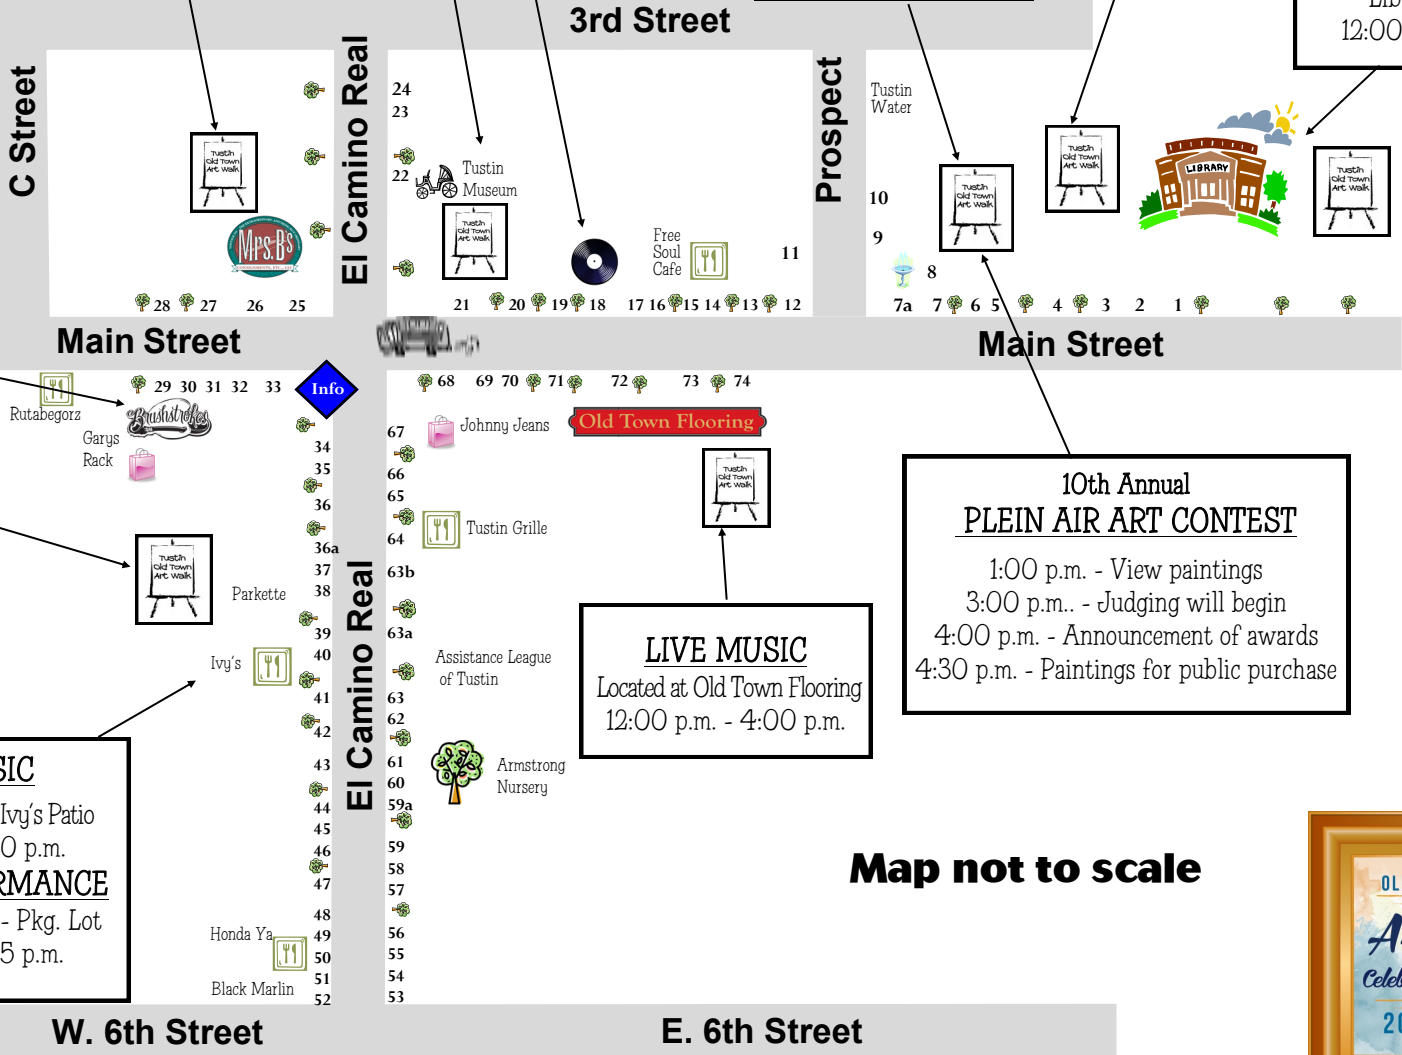

BEER GARDEN
1:00 p.m. - 4:00 p.m.
LIVE MUSIC
1:00 p.m. - 4:00 p.m.
Located at Mrs. B's

HISTORIC BUS TOURS
Start Times
1:30 p.m.
3:30 p.m.

LIVE MUSIC
Located at
Rasta-Cowboy Records
12:00 p.m. - 3:30 p.m.

WINE TASTING
1:00 p.m. - 4:00 p.m.
LIVE MUSIC
12:30 p.m. - 1:30 p.m.
2:00 p.m. - 5:00 p.m.
Located at Plein Air Tent

BLINK
Tustin High School

KIDS ART
Located at the Tustin Public
Library Courtyard
12:00 p.m. - 3:00 p.m.

KIDS ART PROJECT
Located at Brushstrokes
12:00 p.m. - 3:00 p.m.

SMILE, TUSTIN
Photography Display
Sponsored by:
TACFA

LIVE MUSIC
Jamestown Village - Ivy's Patio
1:00 p.m. - 4:00 p.m.
DANCE PERFORMANCE
Jamestown Village - Pkg. Lot
4:15 p.m. - 4:45 p.m.

LIVE MUSIC
Located at Old Town Flooring
12:00 p.m. - 4:00 p.m.

10th Annual PLEIN AIR ART CONTEST
1:00 p.m. - View paintings
3:00 p.m. - Judging will begin
4:00 p.m. - Announcement of awards
4:30 p.m. - Paintings for public purchase