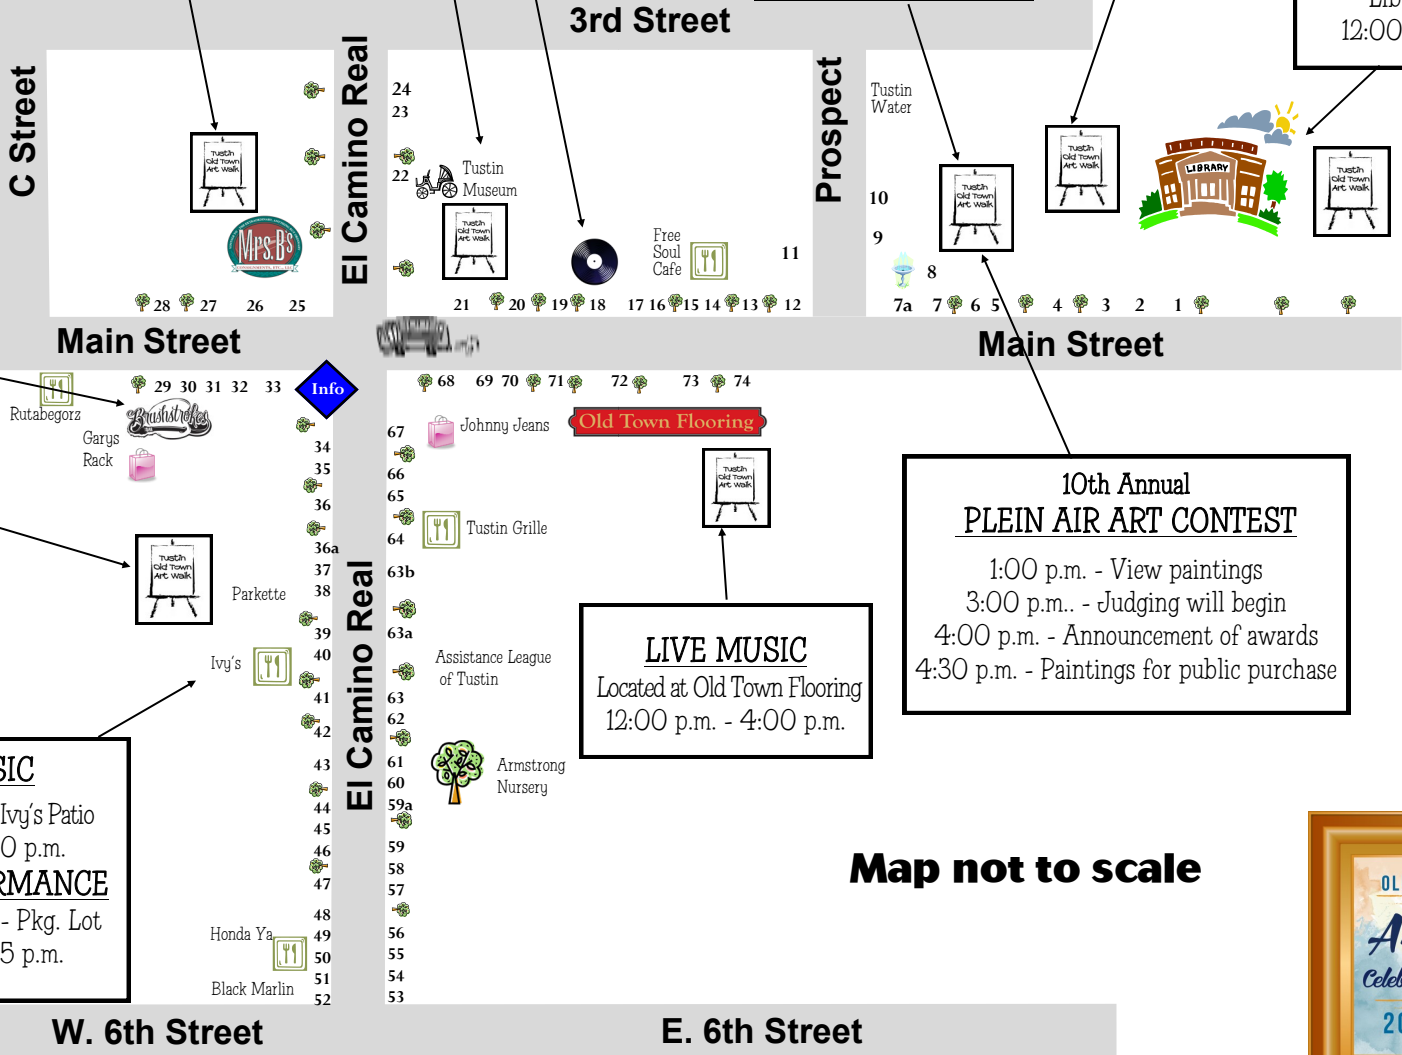

BEER GARDEN
1:00 p.m. - 4:00 p.m.
LIVE MUSIC
1:00 p.m. - 4:00 p.m.
Located at Mrs. B's

HISTORIC BUS TOURS
Start Times
1:30 p.m.
3:30 p.m.

LIVE MUSIC
Located at
Rasta-Cowboy Records
12:00 p.m. - 3:30 p.m.

KIDS ART PROJECT
Located at Brushstrokes
12:00 p.m. - 3:00 p.m.

SMILE, TUSTIN
Photography Display
Sponsored by:
TACFA

LIVE MUSIC
Jamestown Village - Ivy's Patio
1:00 p.m. - 4:00 p.m.
DANCE PERFORMANCE
Jamestown Village - Pkg. Lot
4:15 p.m. - 4:45 p.m.

LIVE MUSIC
Located at Old Town Flooring
12:00 p.m. - 4:00 p.m.

10th Annual PLEIN AIR ART CONTEST
1:00 p.m. - View paintings
3:00 p.m. - Judging will begin
4:00 p.m. - Announcement of awards
4:30 p.m. - Paintings for public purchase

Map not to scale