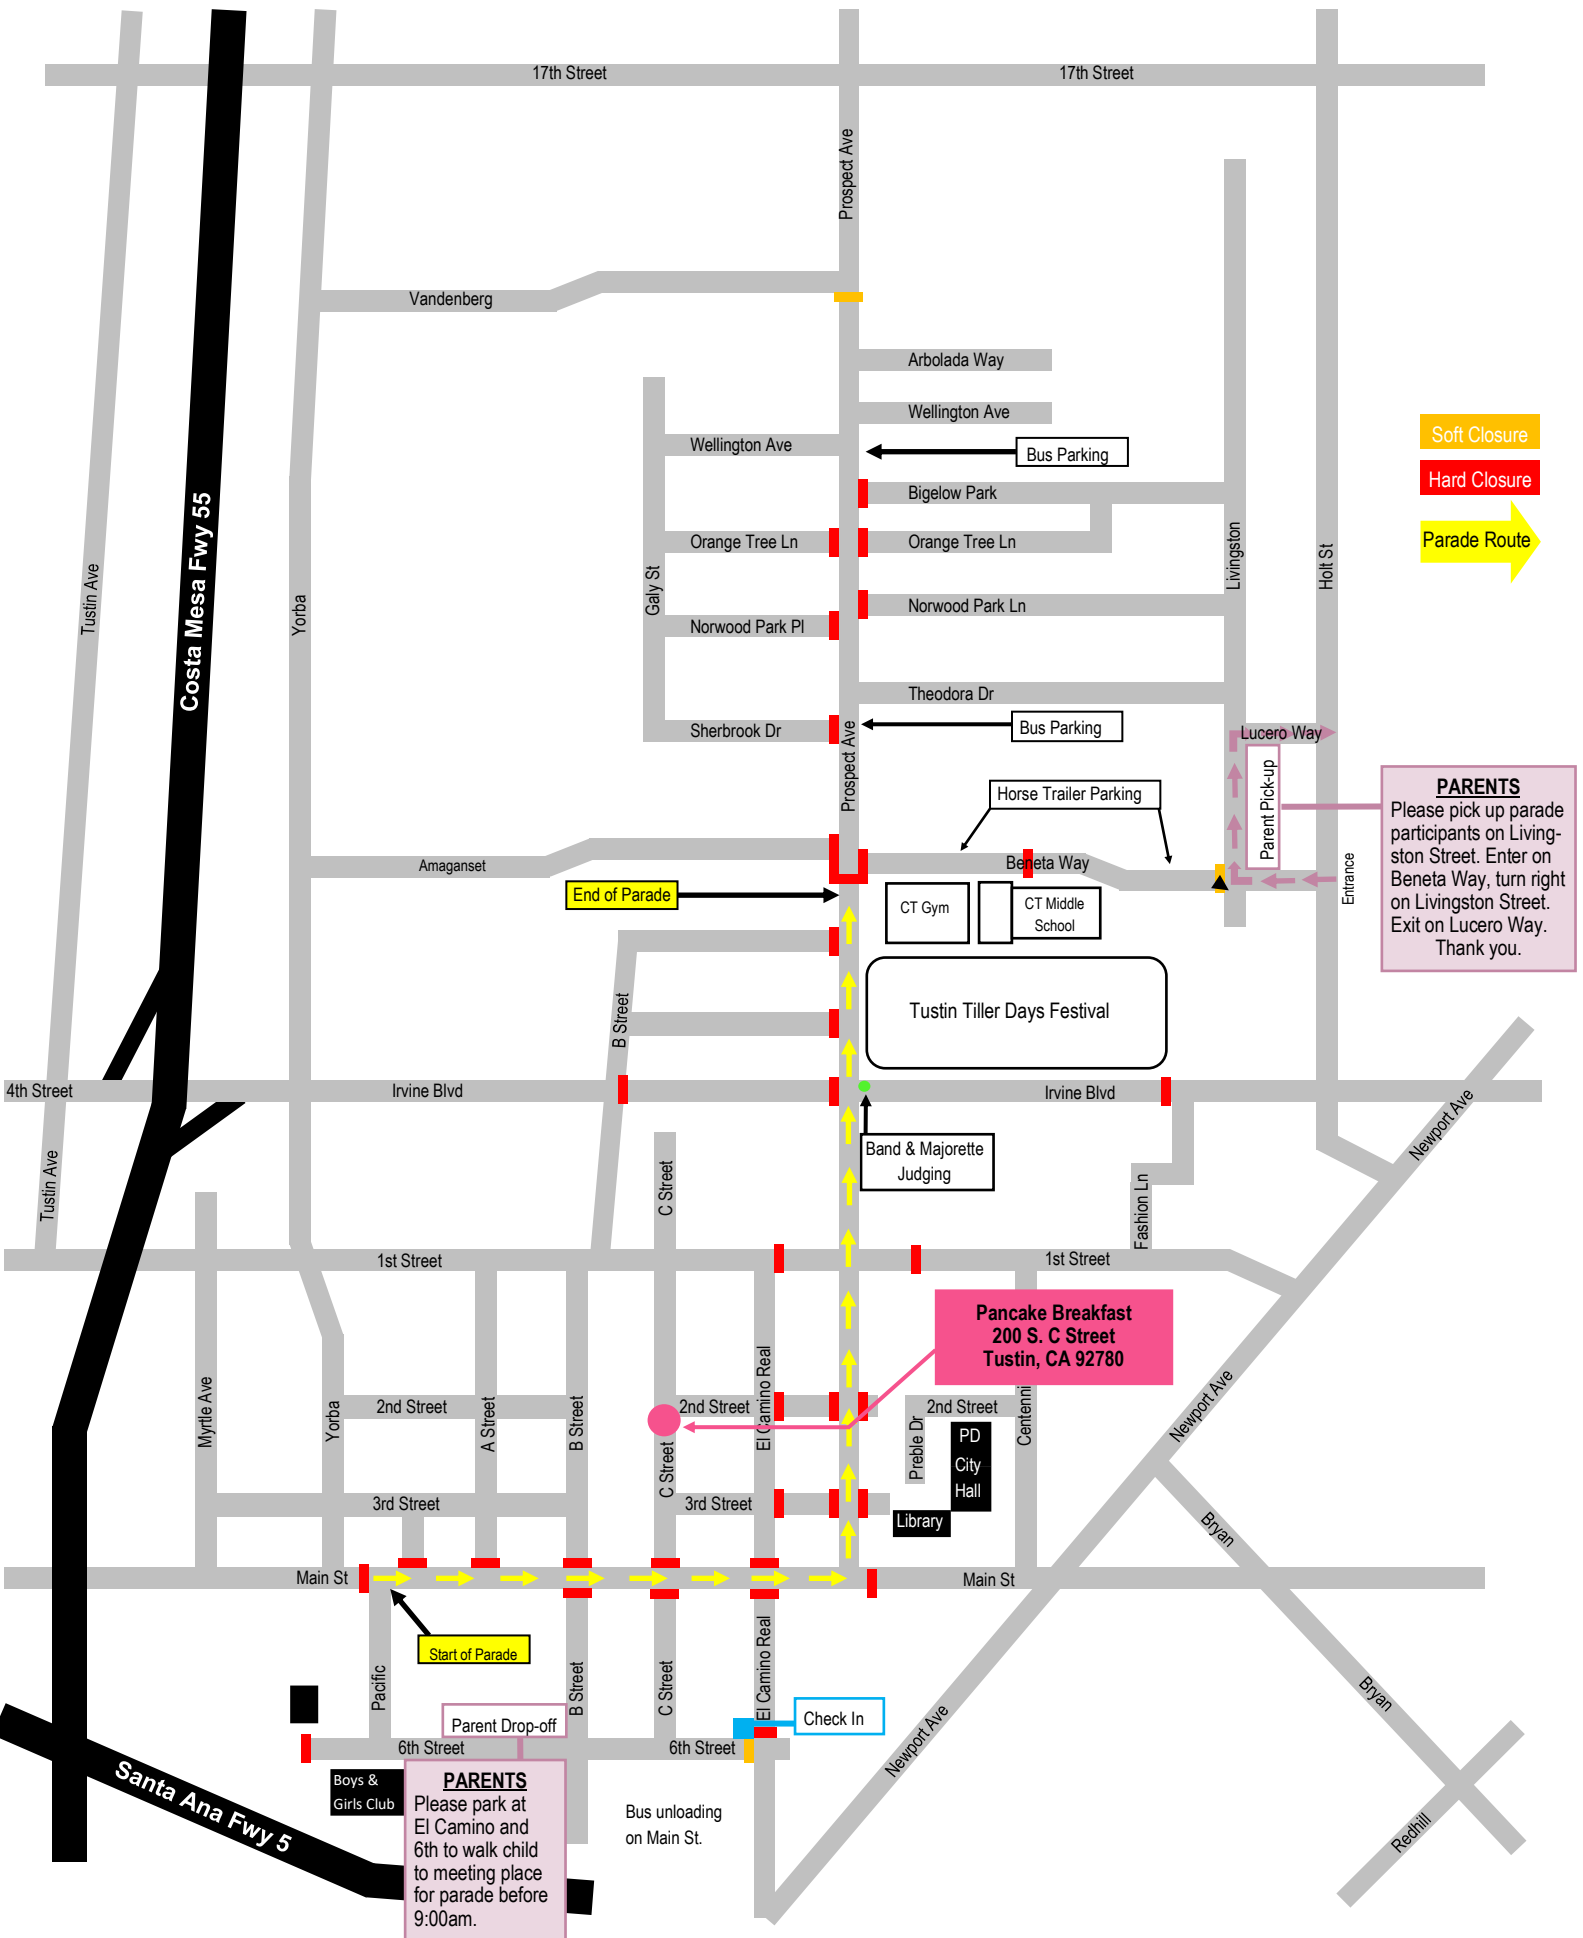

# Tustin Tiller Day Parent Drop-off and Pick-up

Soft Closure

Hard Closure

Parade Route

**PARENTS**  
Please pick up parade participants on Livingston Street. Enter on Beneta Way, turn right on Livingston Street. Exit on Lucero Way. Thank you.

**Tustin Tiller Days Festival**

Band & Majorette Judging

**Pancake Breakfast**  
200 S. C Street  
Tustin, CA 92780

PD City Hall  
Library

**PARENTS**  
Please park at El Camino and 6th to walk child to meeting place for parade before 9:00am.

End of Parade

Start of Parade

Check In

Parent Drop-off

Boys & Girls Club

Bus unloading on Main St.

Santa Ana Fwy 5

Costa Mesa Fwy 55